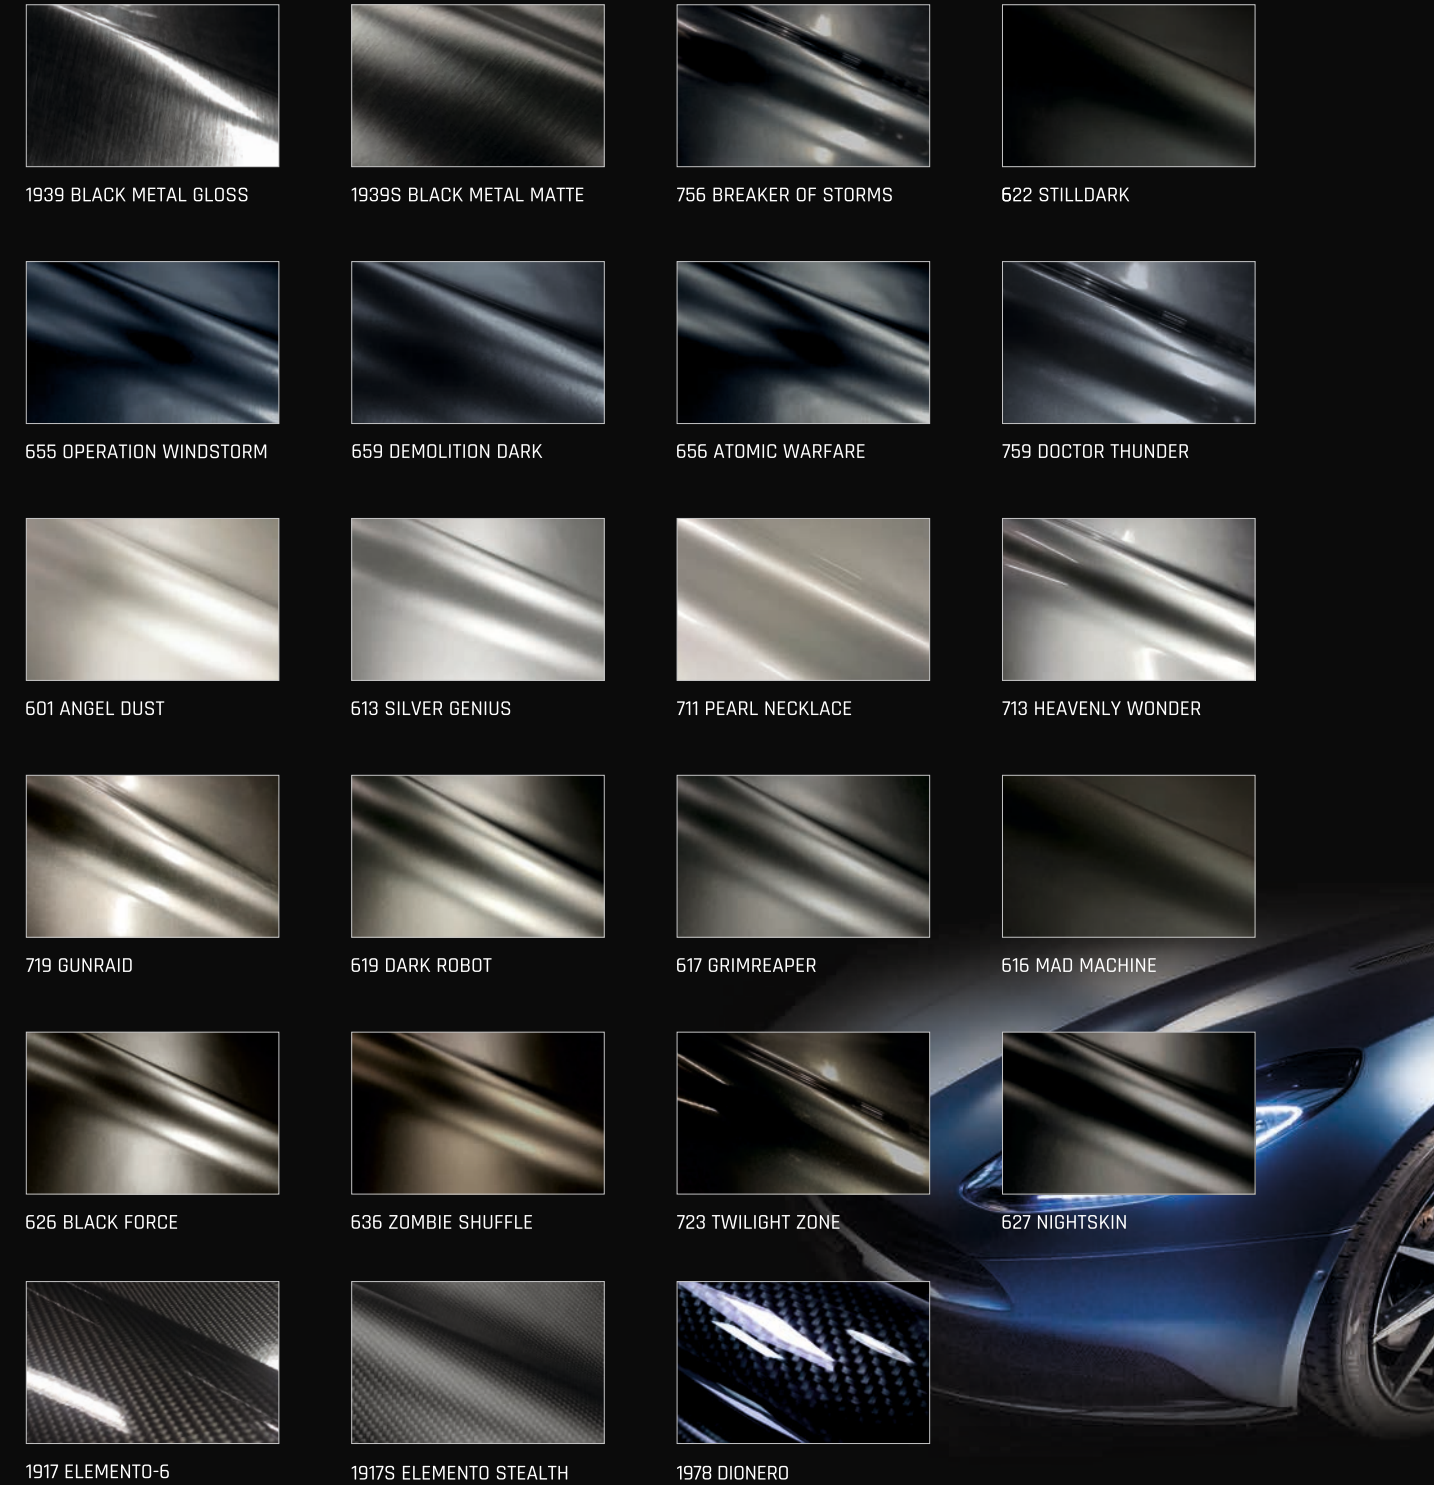

SOPHISTICATED